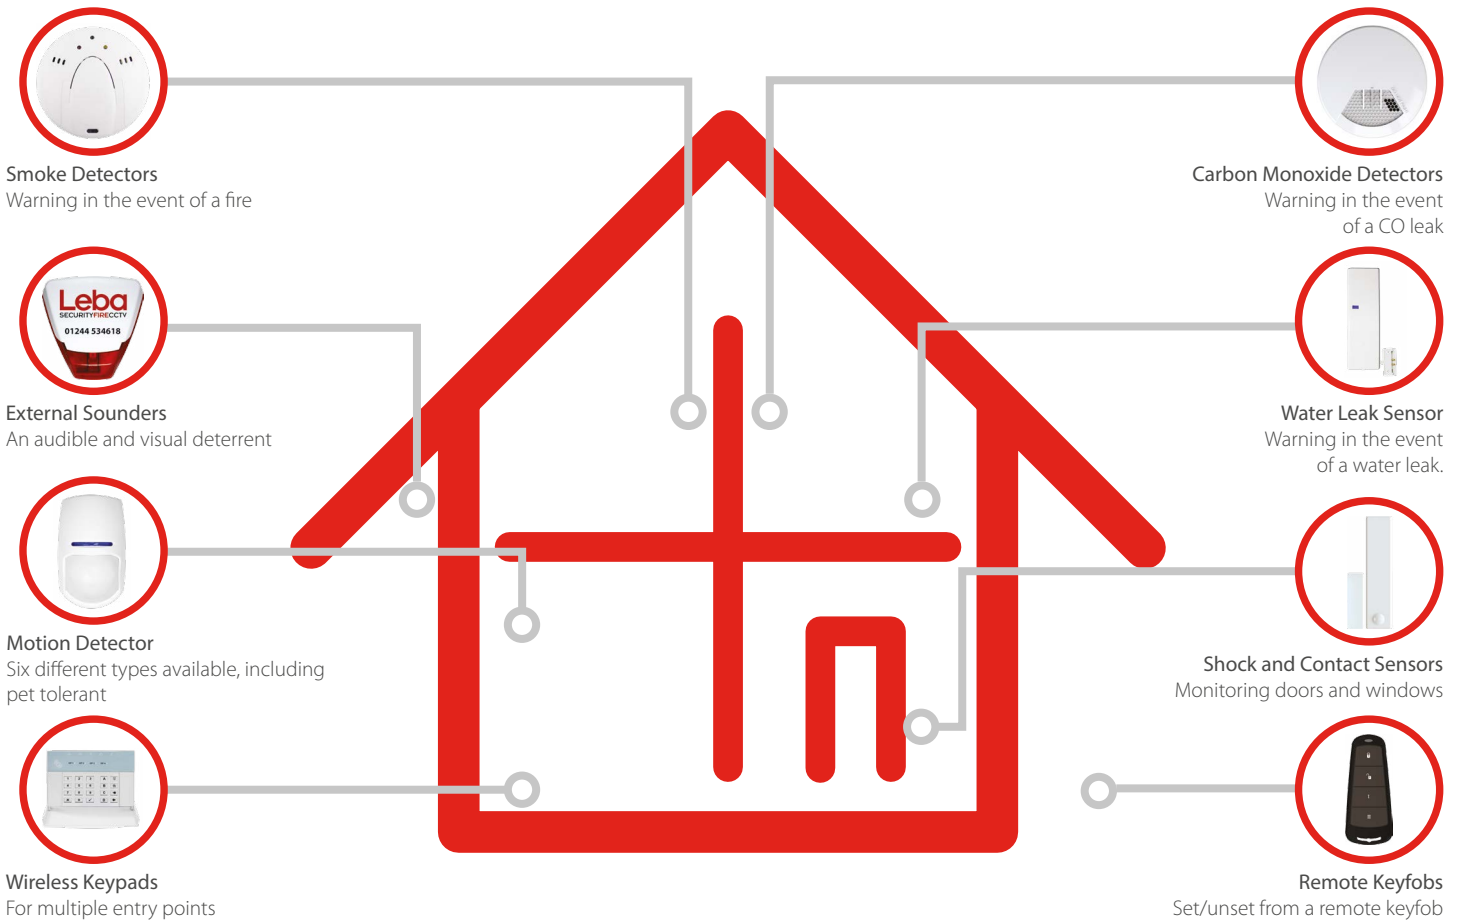

Wireless Peripherals Available for Your Home

Contact us today to find out more about
securing your home & your family

Leba
SECURITY FIRE CCTV

Unit 10, Queensferry Industrial Estate,
Chester Road, Deeside, Flintshire, CH5 2DJ

01244 534618

info@leba.co.uk www.leba.co.uk